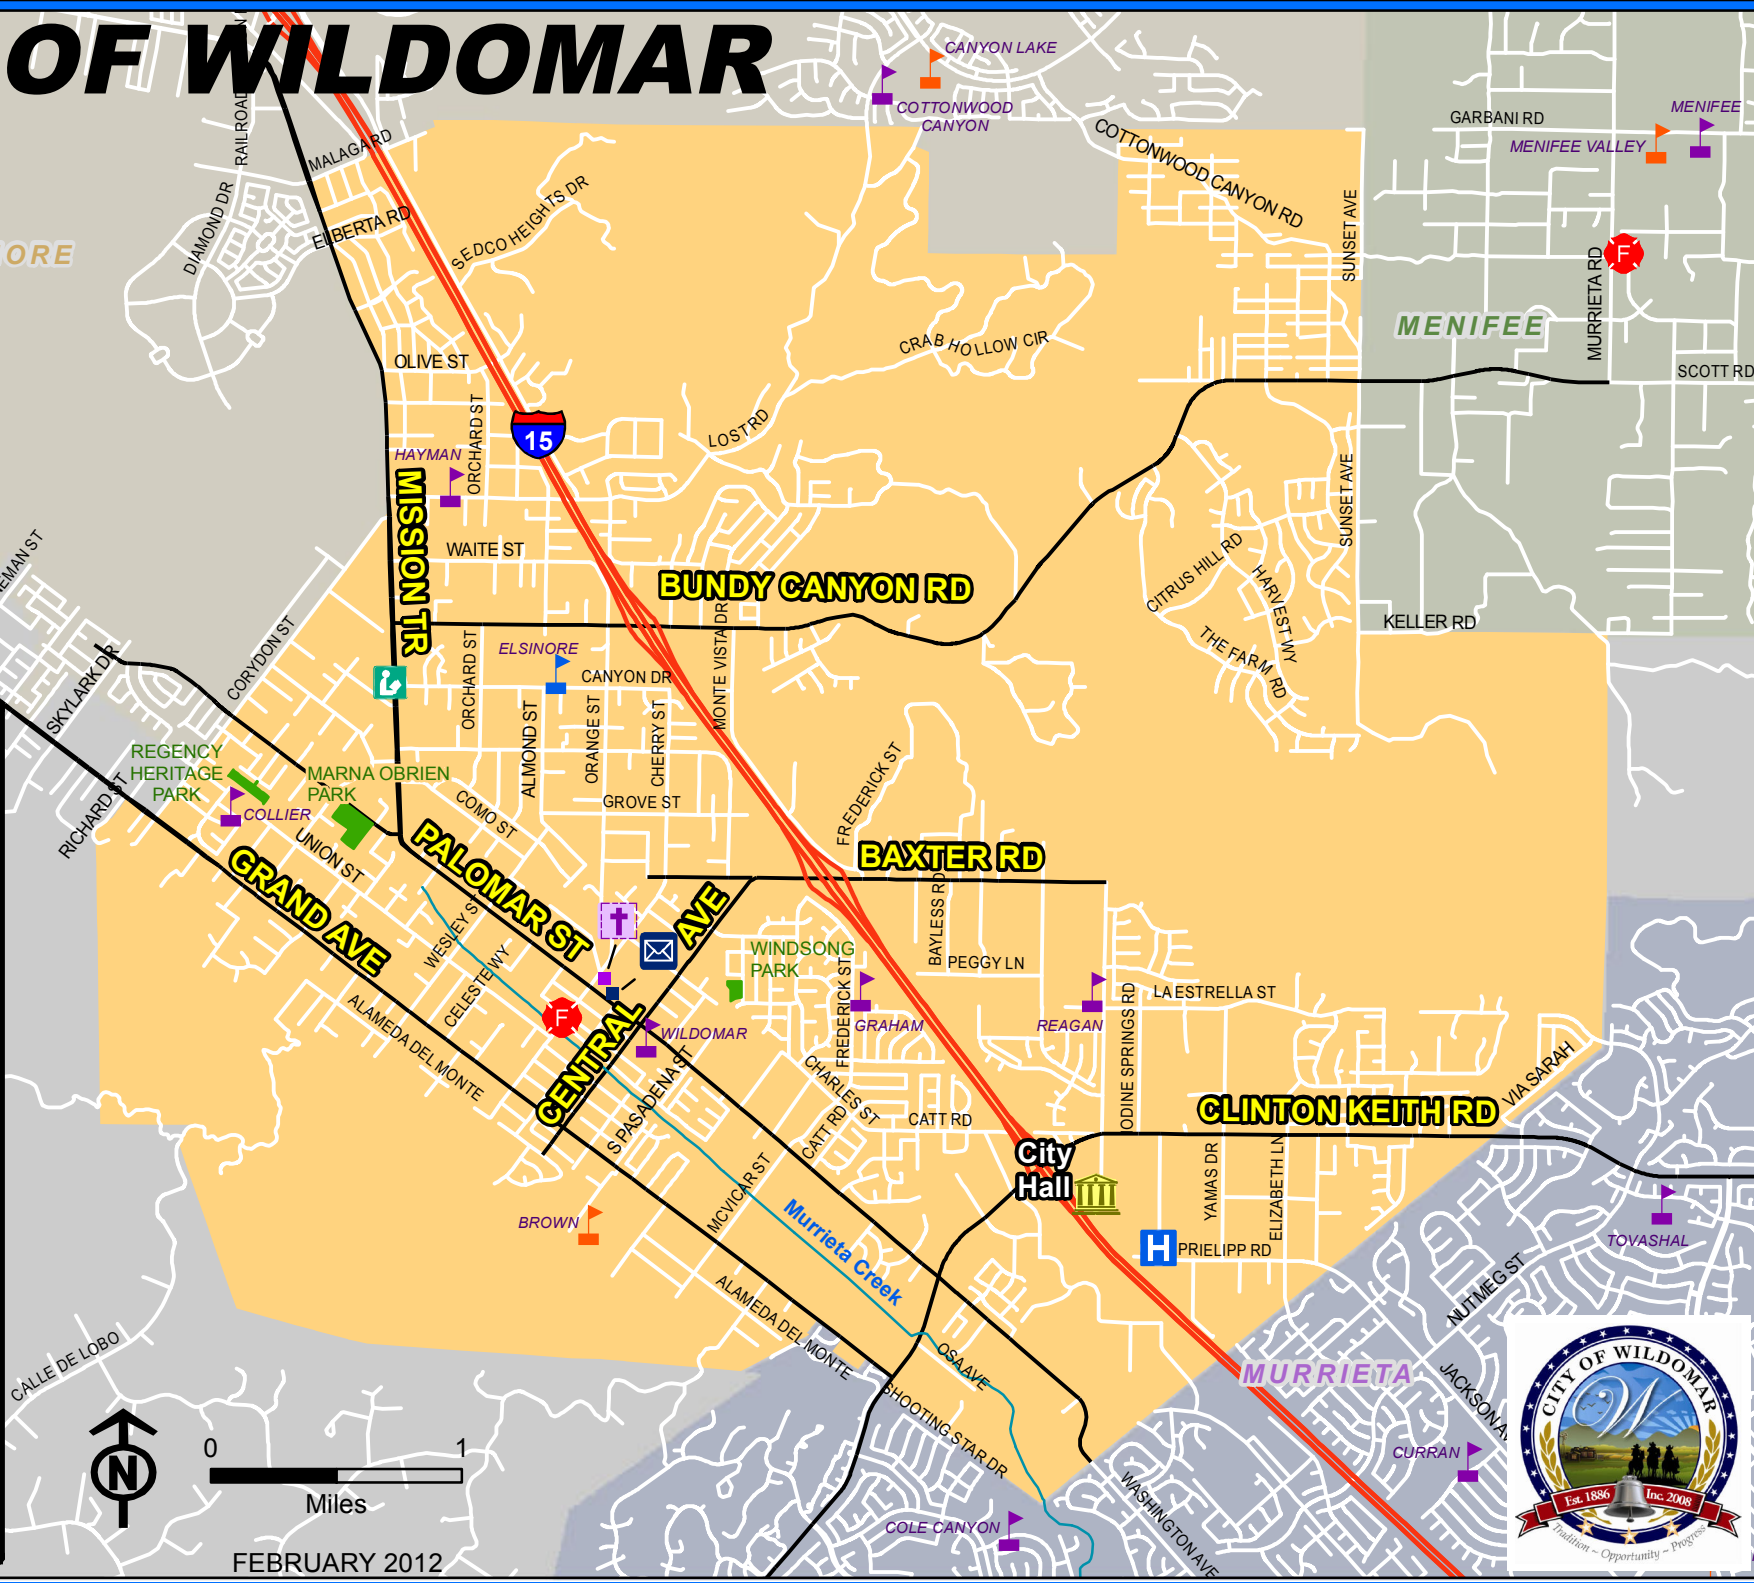

CITY OF WILDOMAR

LAKE ELSINORE

MENIFEE

MURRIETA

Legend

PUBLIC SITES

SITE TYPE

-  CEMETERY
-  CITY HALL
-  FIRE STATION
-  HOSPITAL
-  LIBRARY
-  POST OFFICE
-  ELEMENTARY SCHOOL
-  MIDDLE SCHOOL
-  HIGH SCHOOL

ADJACENT CITIES

CITYNAME

-  LAKE ELSINORE
-  MENIFEE
-  MURRIETA

FEBRUARY 2012